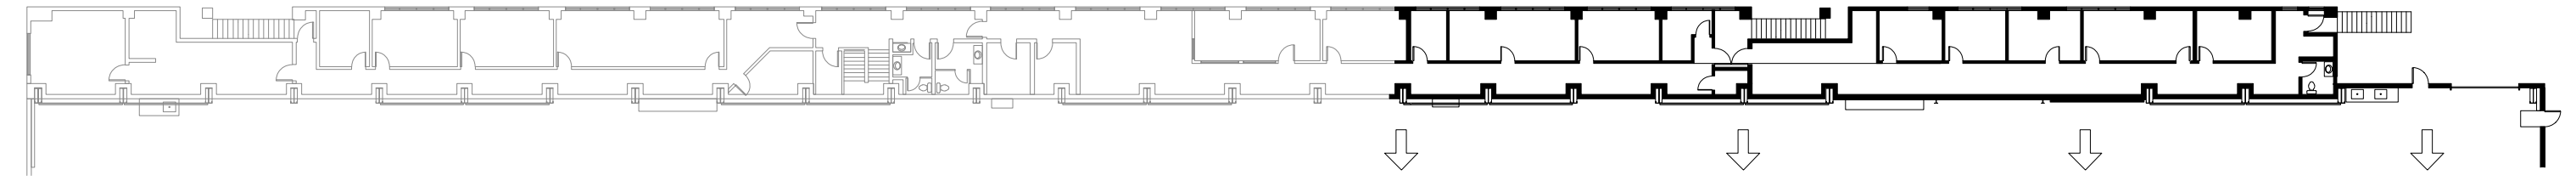

Bridge FX Stage

MAIN STREET OFFICES (WEST END)

16'-0" typ.

Bridge FX Stage

MAIN STREET OFFICES (EAST END)

SCALE = 1 : 200

MAIN STREET (UPPER FLOOR) FX

FEATURES