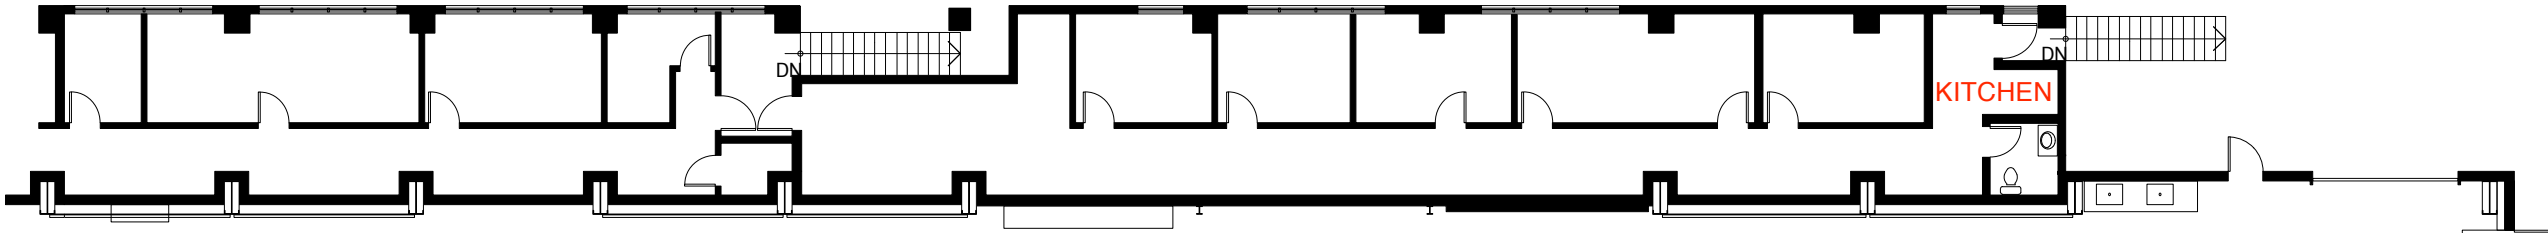

Bridge FX Stage

MAIN STREET OFFICES (WEST END)

16'-0" typ.

Bridge FX Stage

MAIN STREET OFFICES (EAST END)

SCALE = 1 : 200

MAIN STREET (UPPER FLOOR) FX

FEATURES