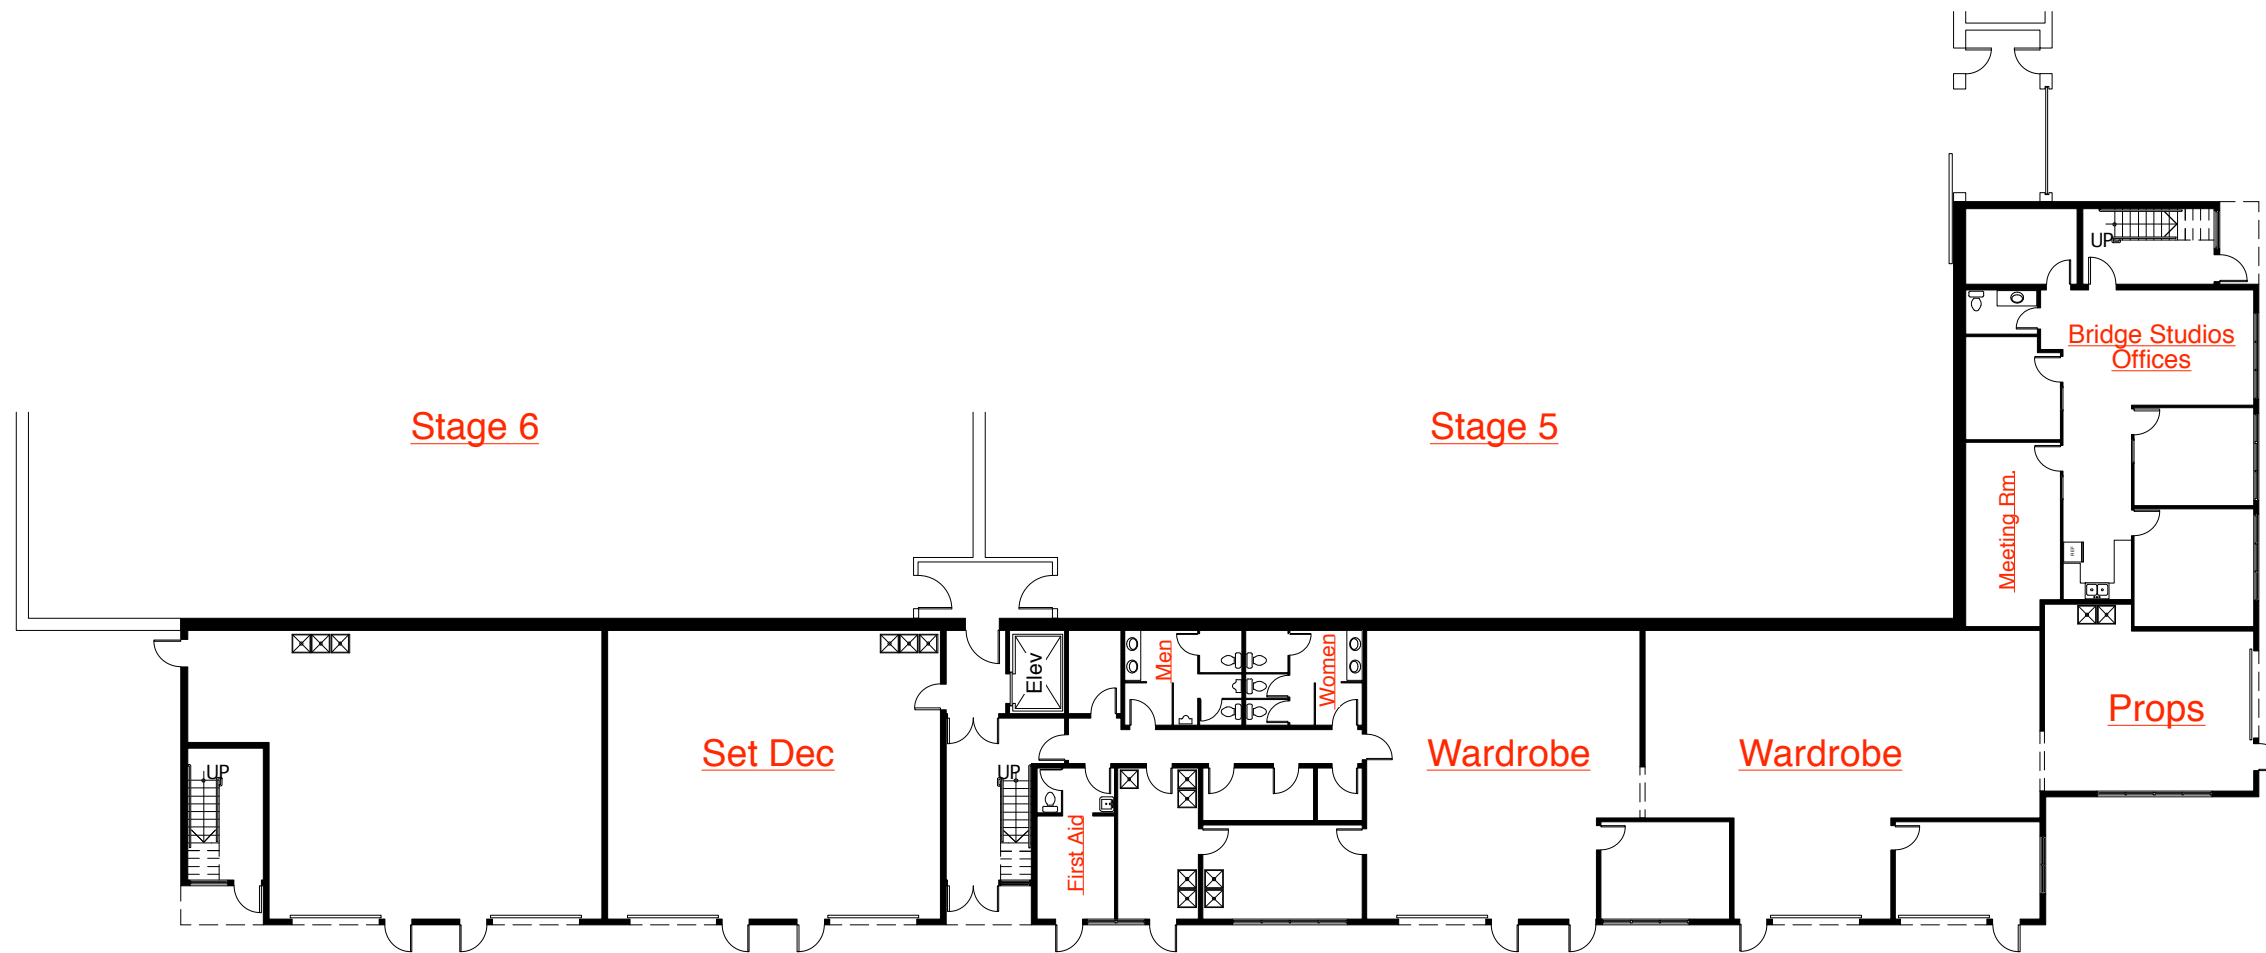

# STARGATE LOWER

OFFICES / LOCK-UPS

SCALE = 1 : 270