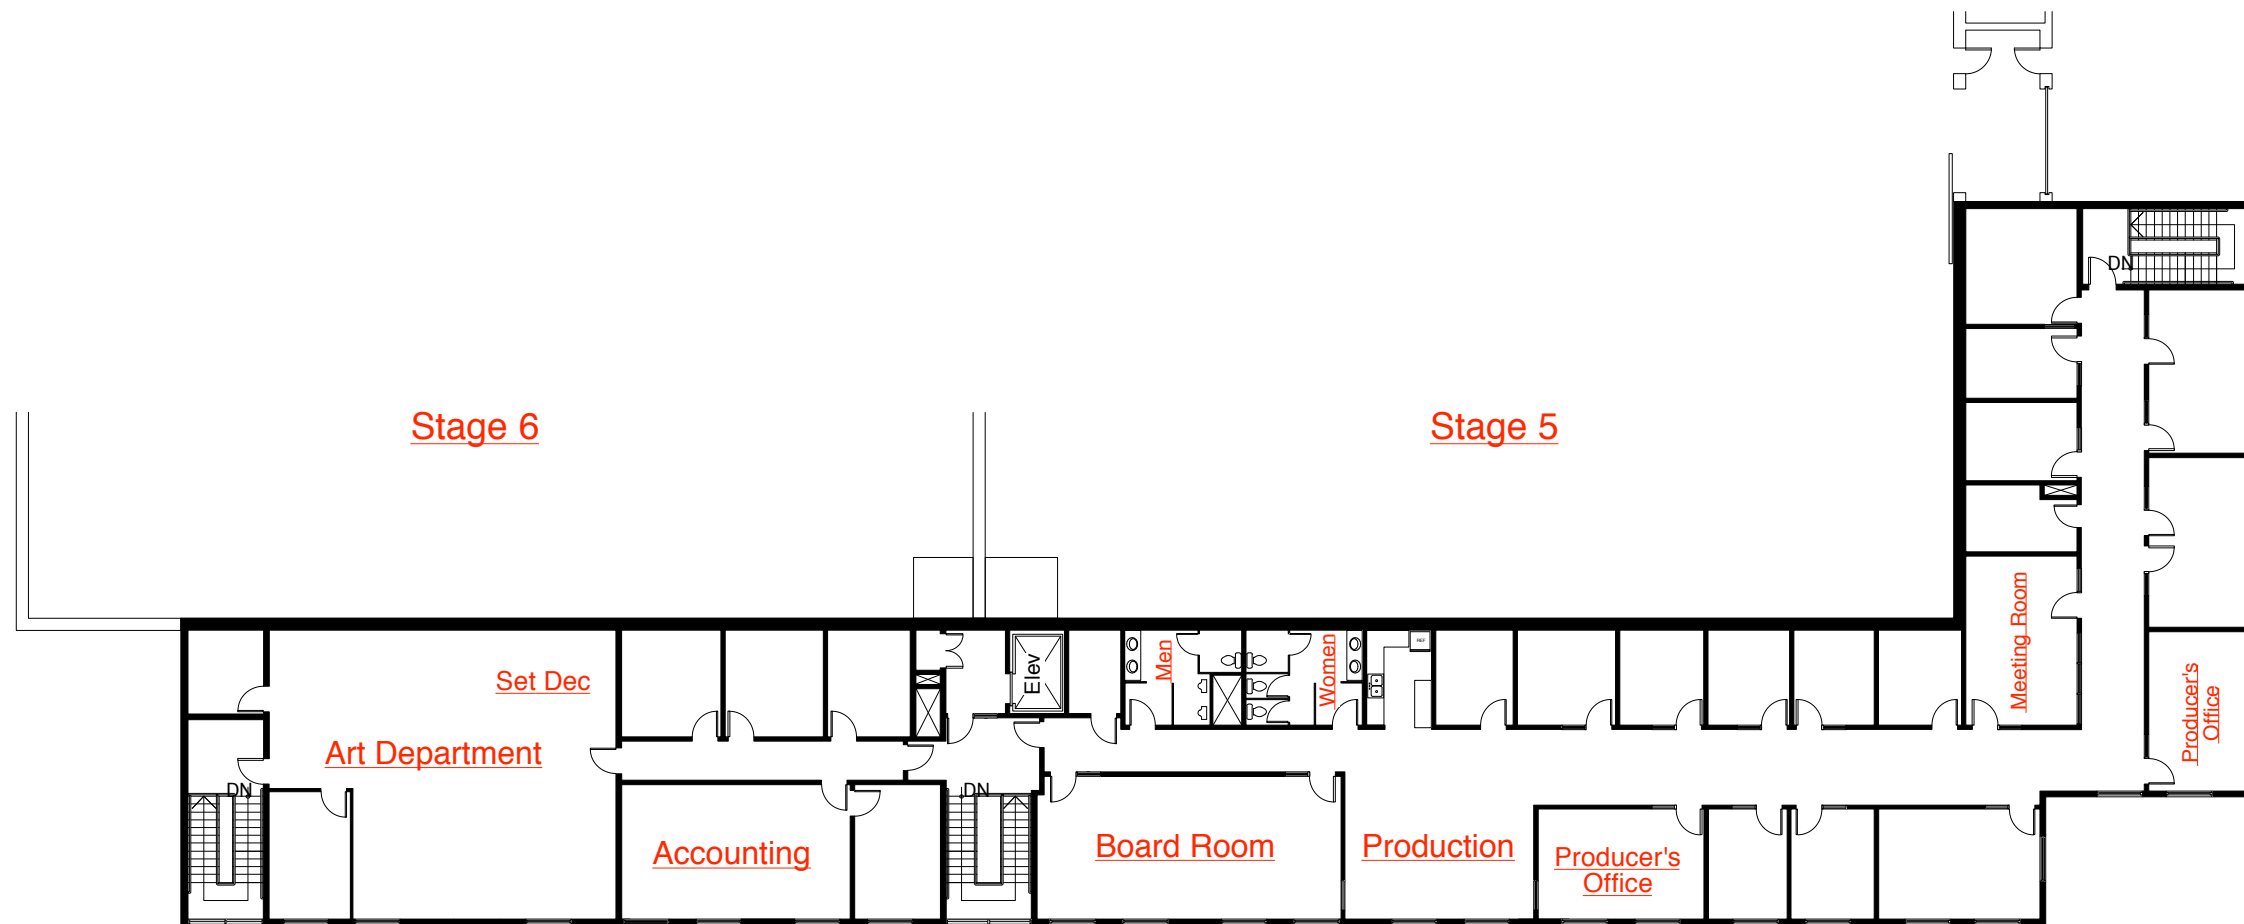

# STARGATE UPPER

## PRODUCTION OFFICES

SCALE = 1 : 270