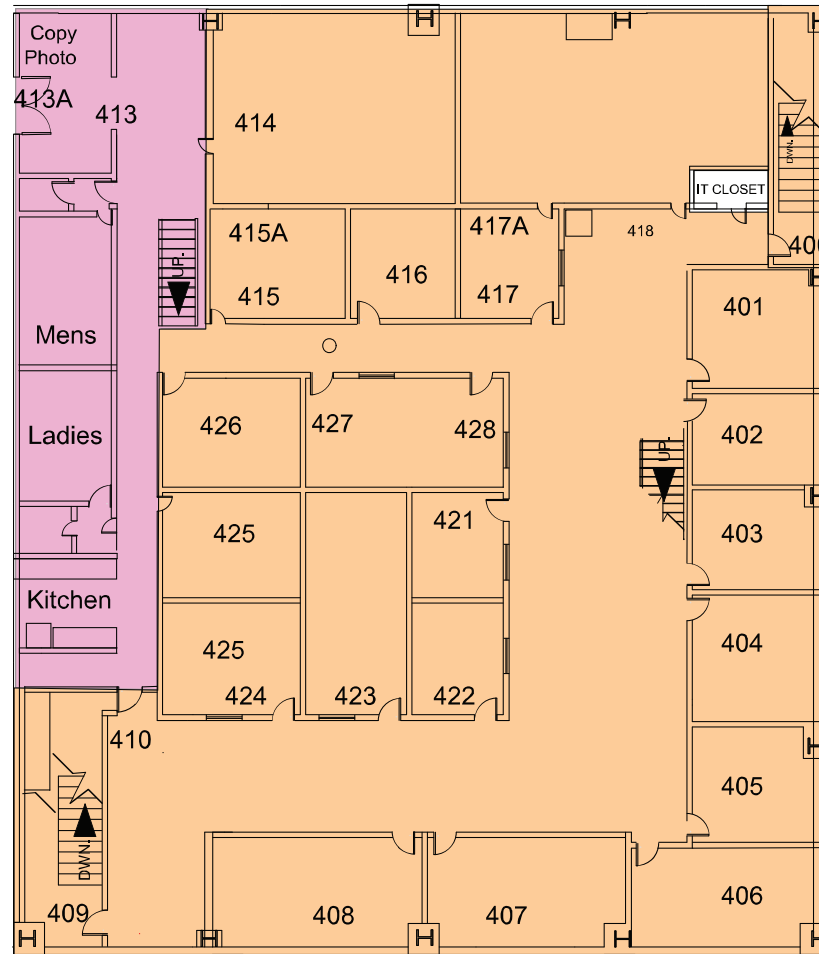

## Upper Support Building 8,500 Sq. Ft

- 5,000 SQ.FT
- 1,700 SQ.FT
- 1,000 SQ.FT
- 800 SQ.FT

**MEZZANINE**

**MEZZANINE**