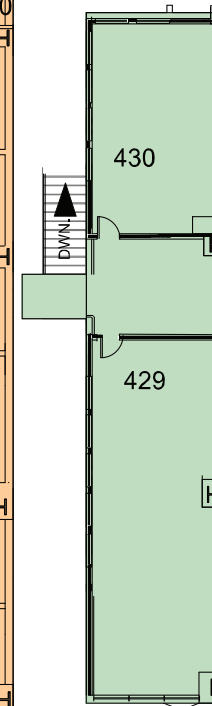

## UPPER SUPPORT BLDG.

2400 BOUNDARY ROAD  
 BURNABY, B.C. V5M 3Z3  
 CANADA  
 T: 604 482 2000  
 F: 604 482 2007

## Upper Support Building 8,500 Sq. Ft

- 5,000 SQ.FT
- 1,700 SQ.FT
- 1,000 SQ.FT
- 800 SQ.FT

**MEZZANINE**

**MEZZANINE**