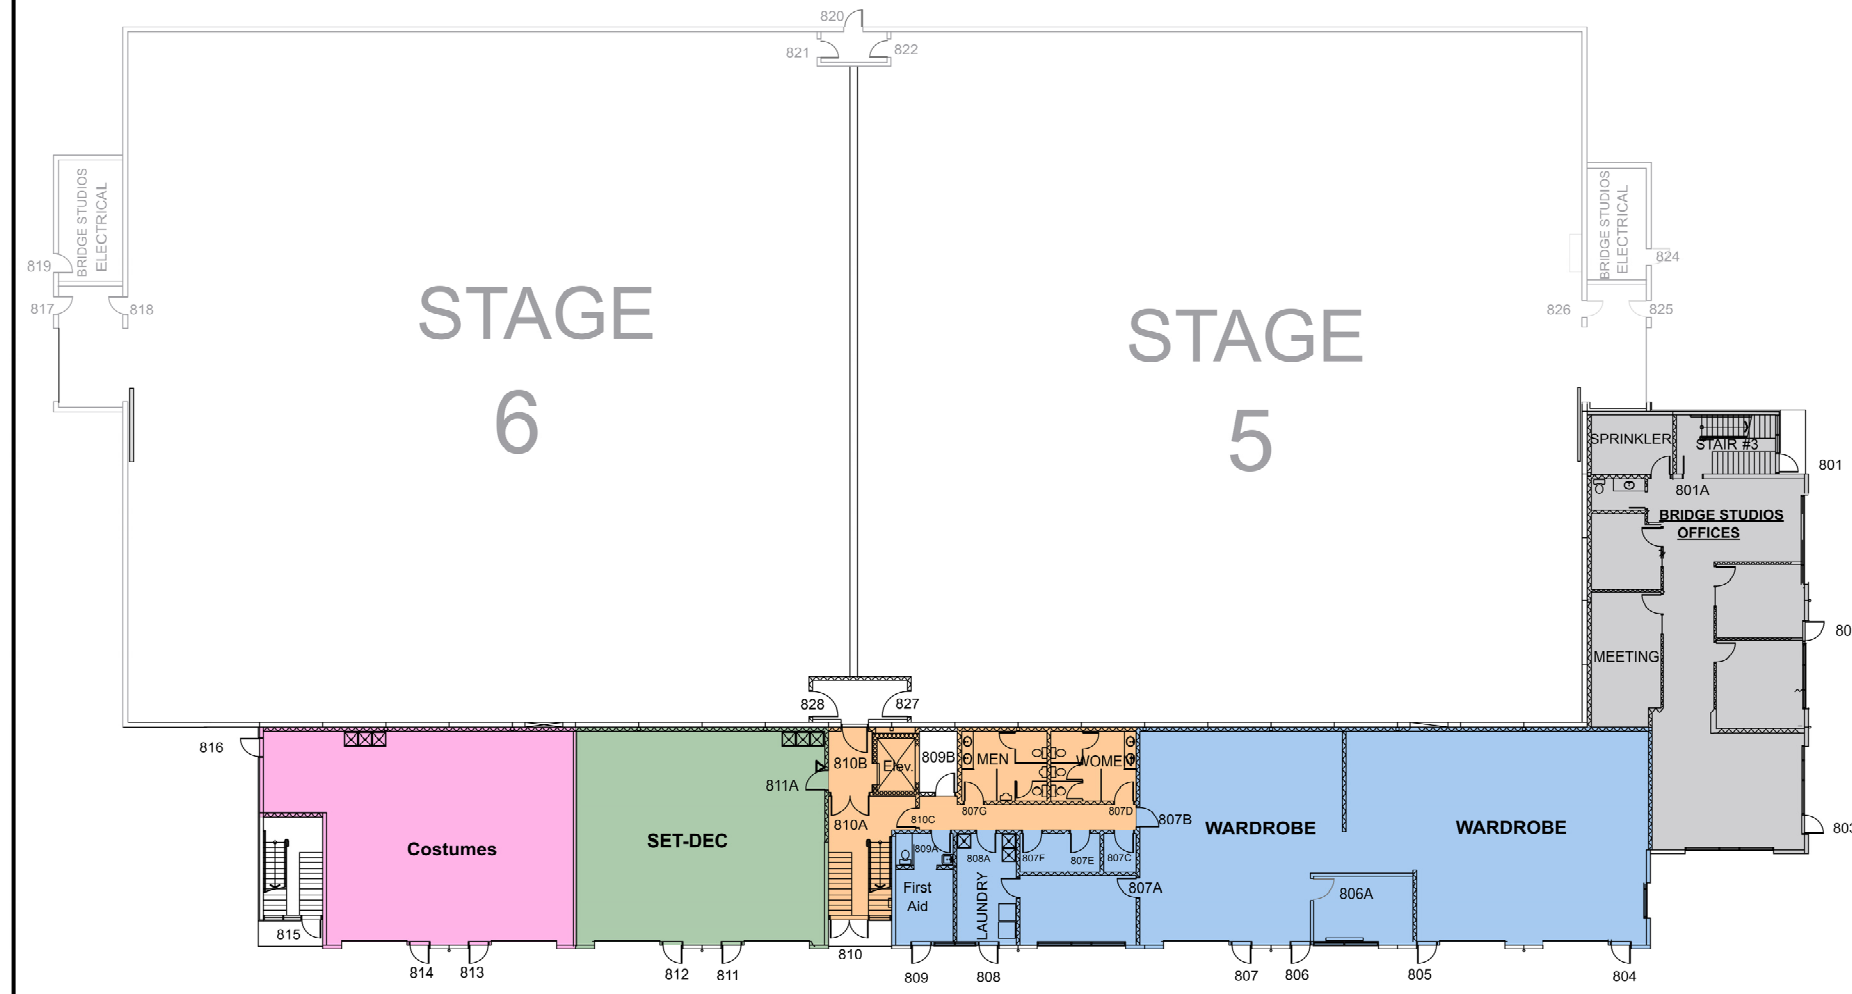

BOUNDARY ROAD