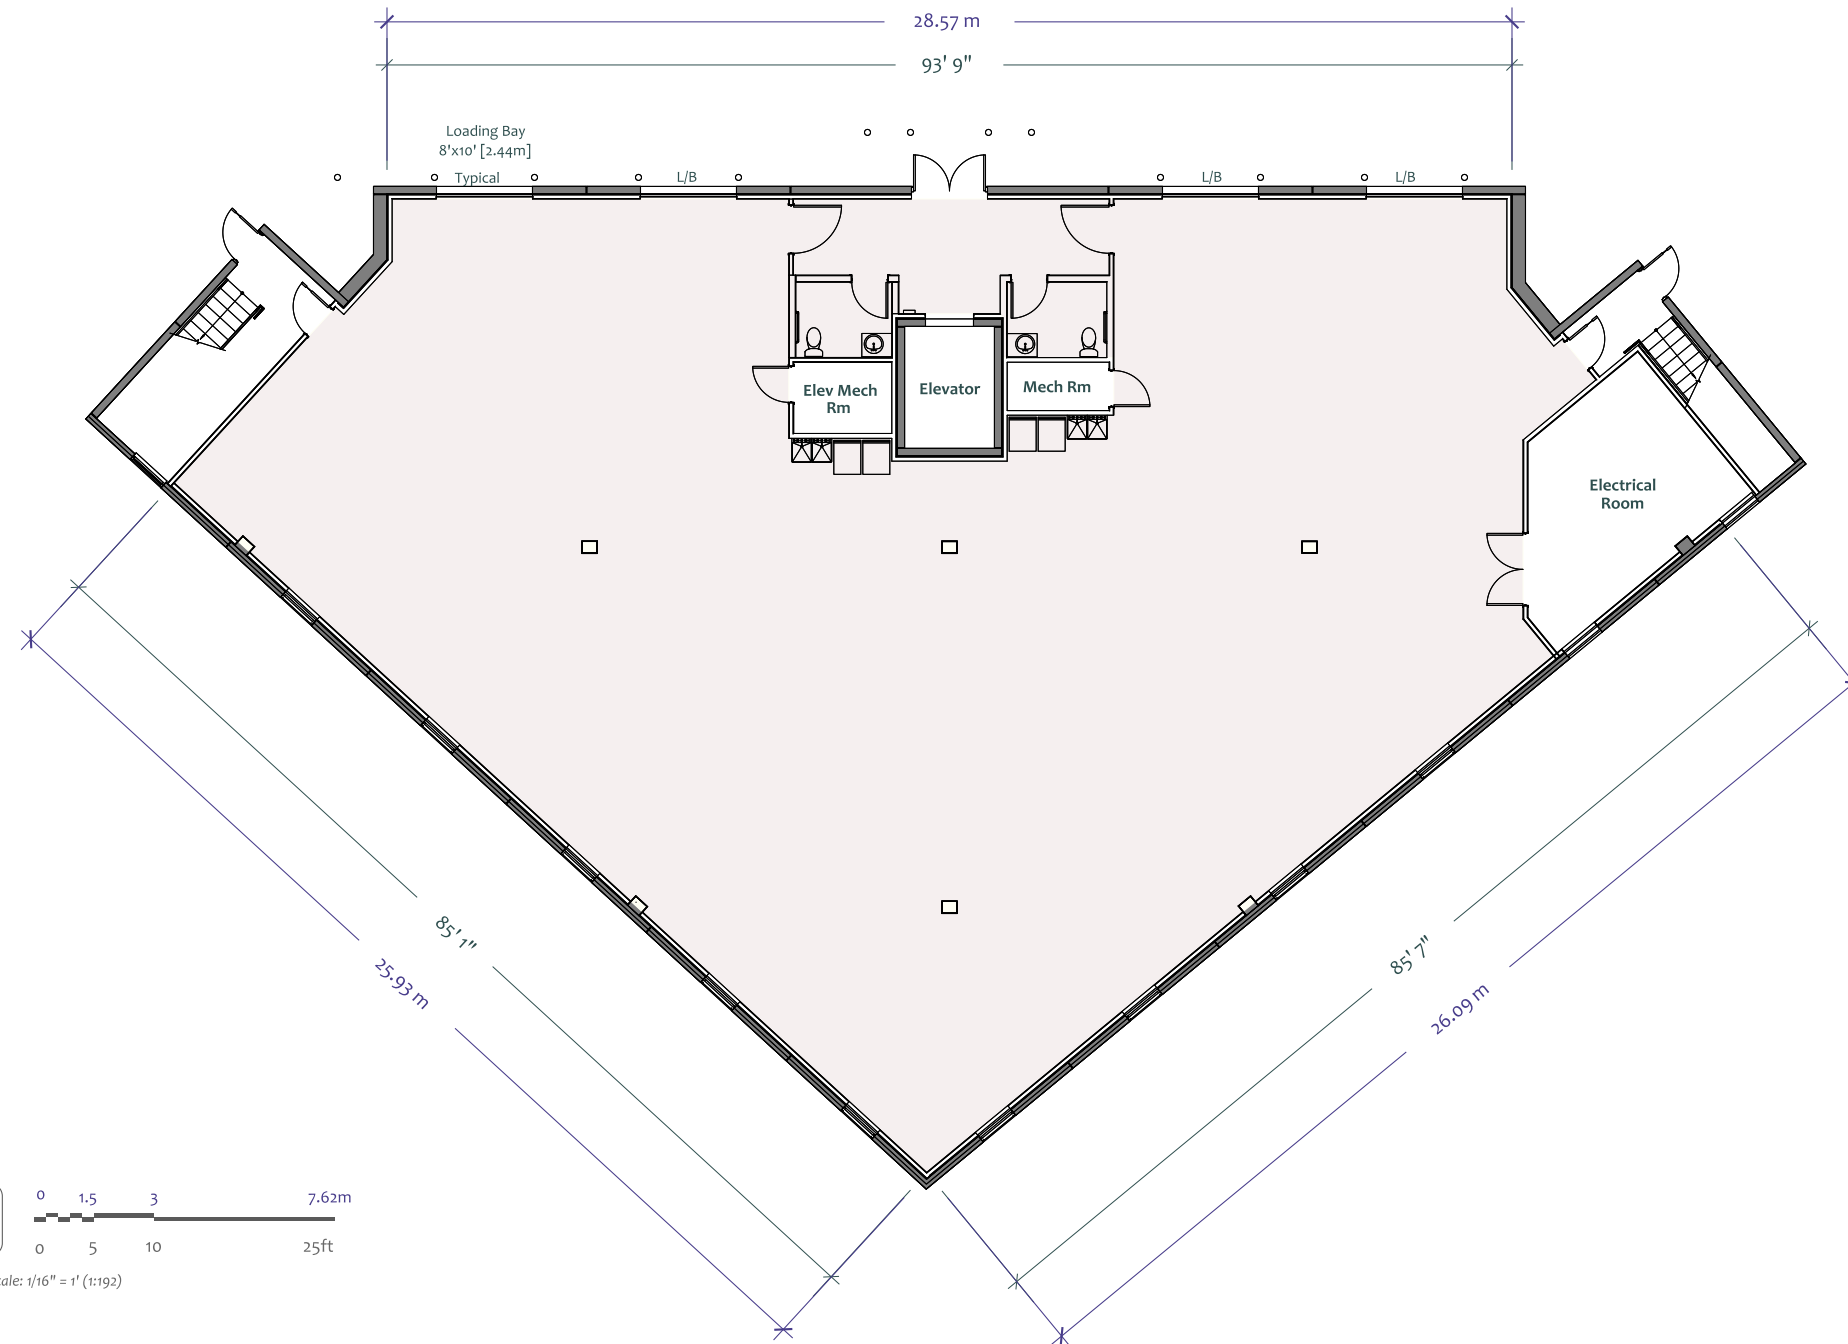

Building 3 / Support Space

Main Floor - Mill Shop

Site Legend

Features

- 6,300sf [585ms]
- 12' high
- Air conditioned & heating by electricity
- LED lighting throughout facility
- Wi-fi / internet throughout the site