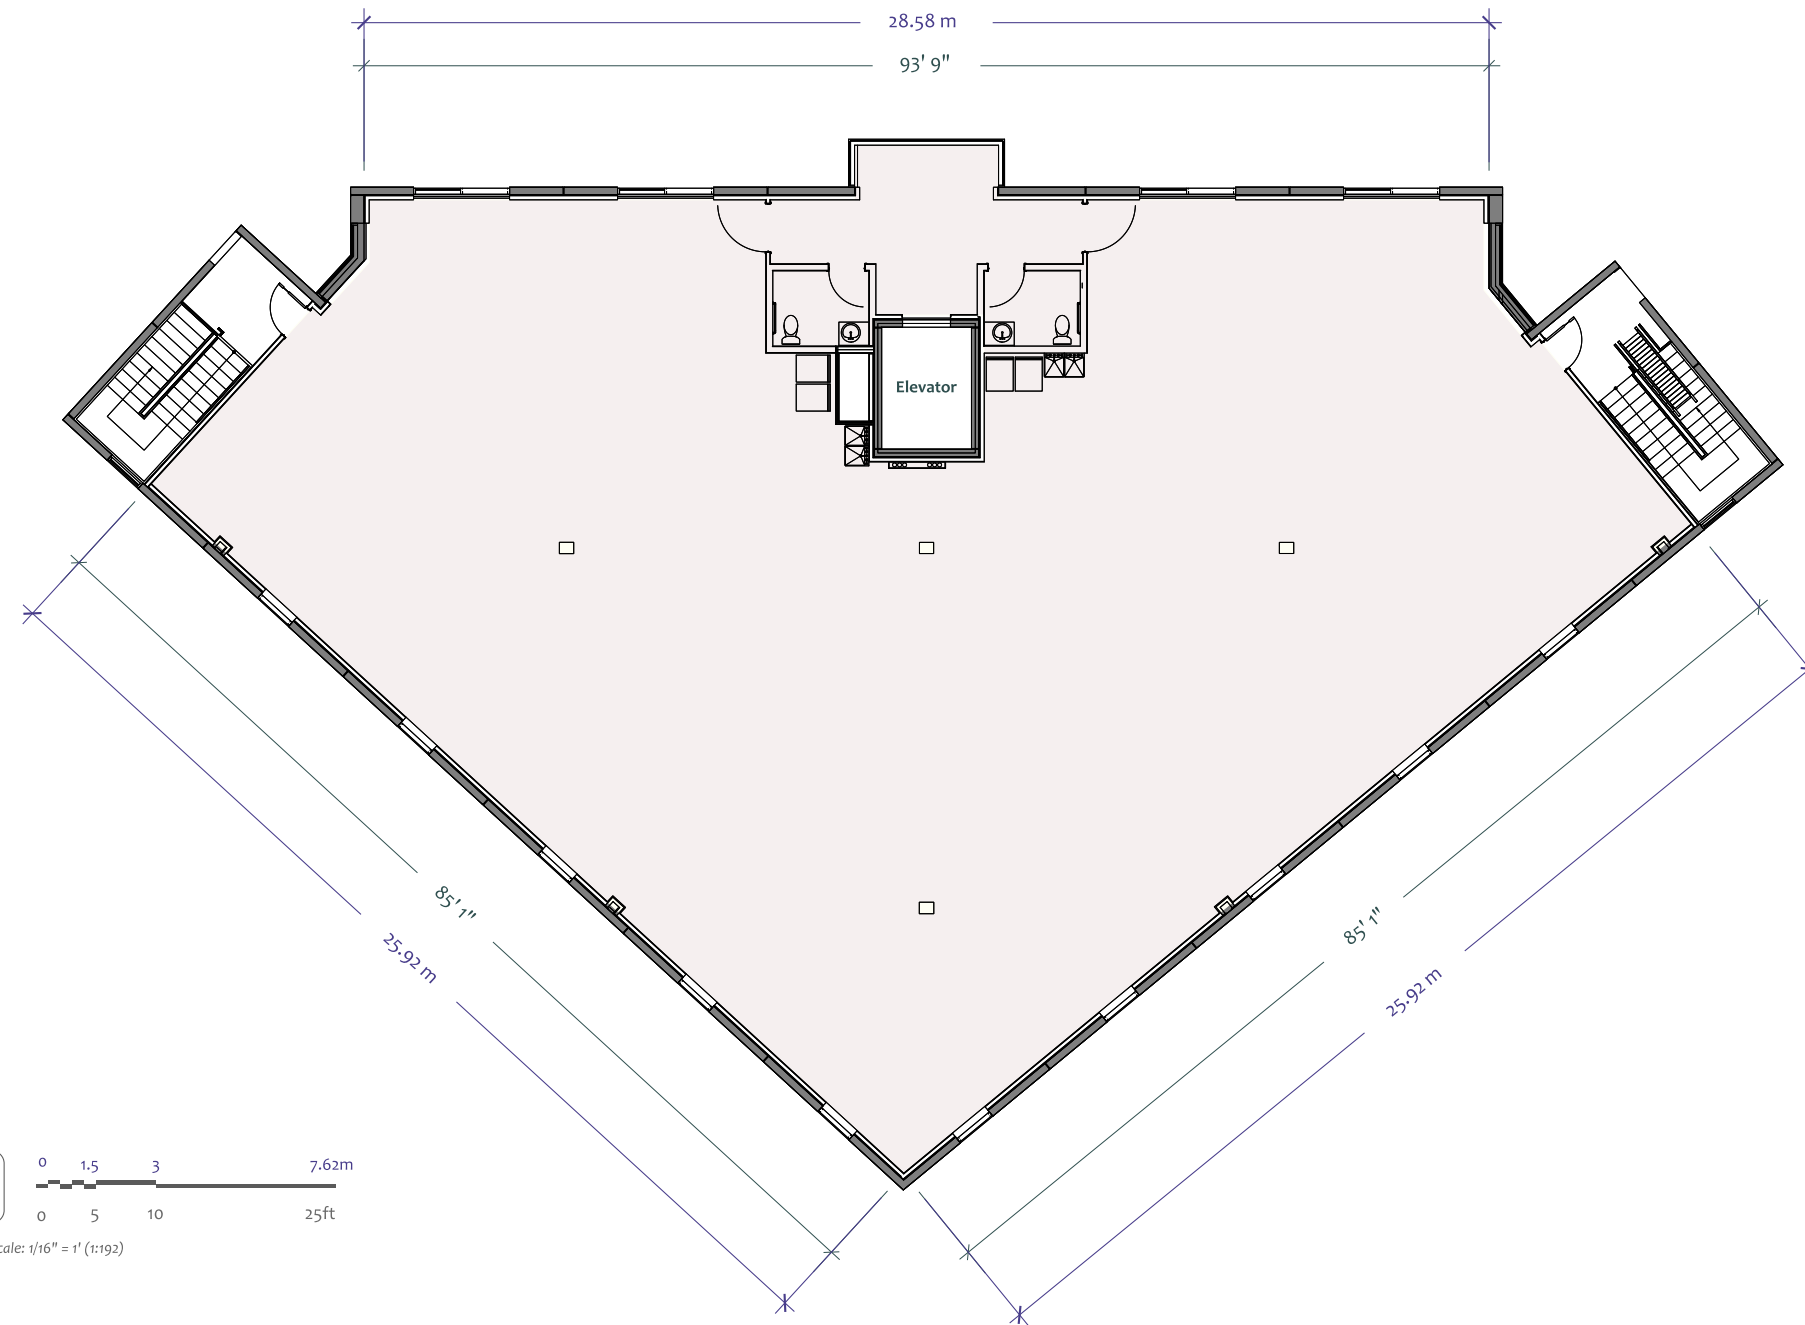

Building 3 / Support Space

3rd Floor

Site Legend

Features

- 6,600sf [613ms]
- Air conditioned & heating by electricity
- LED lighting throughout facility
- Wi-fi / internet throughout the site

Bridge Studios is proud to commit to making our Griffiths Studios location a 100% Fossil Fuel Free Facility.