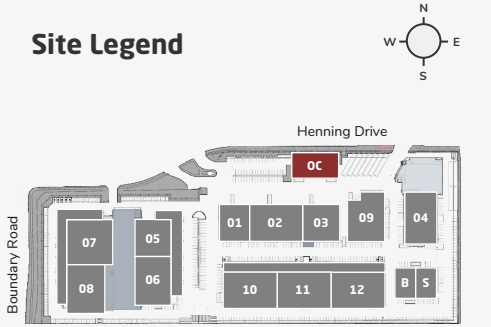

Cafeteria Building

Main Floor

Features

- Office Space: 3,000sf [279ms]
- Costumes: 4,250sf [395ms]
- Boardroom: 2,250sf [209ms]