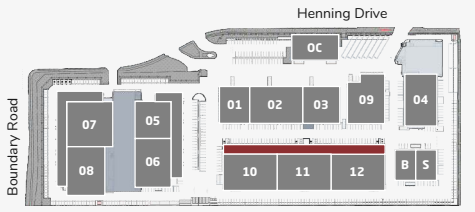

Stages 10-12 Offices & Support

Main Floor

Features

- Common Area
- 2500sf [232sm]
- 2000sf [186sm]
- 2500sf [232sm]

info@bridgestudios.com
1-604-482-2000