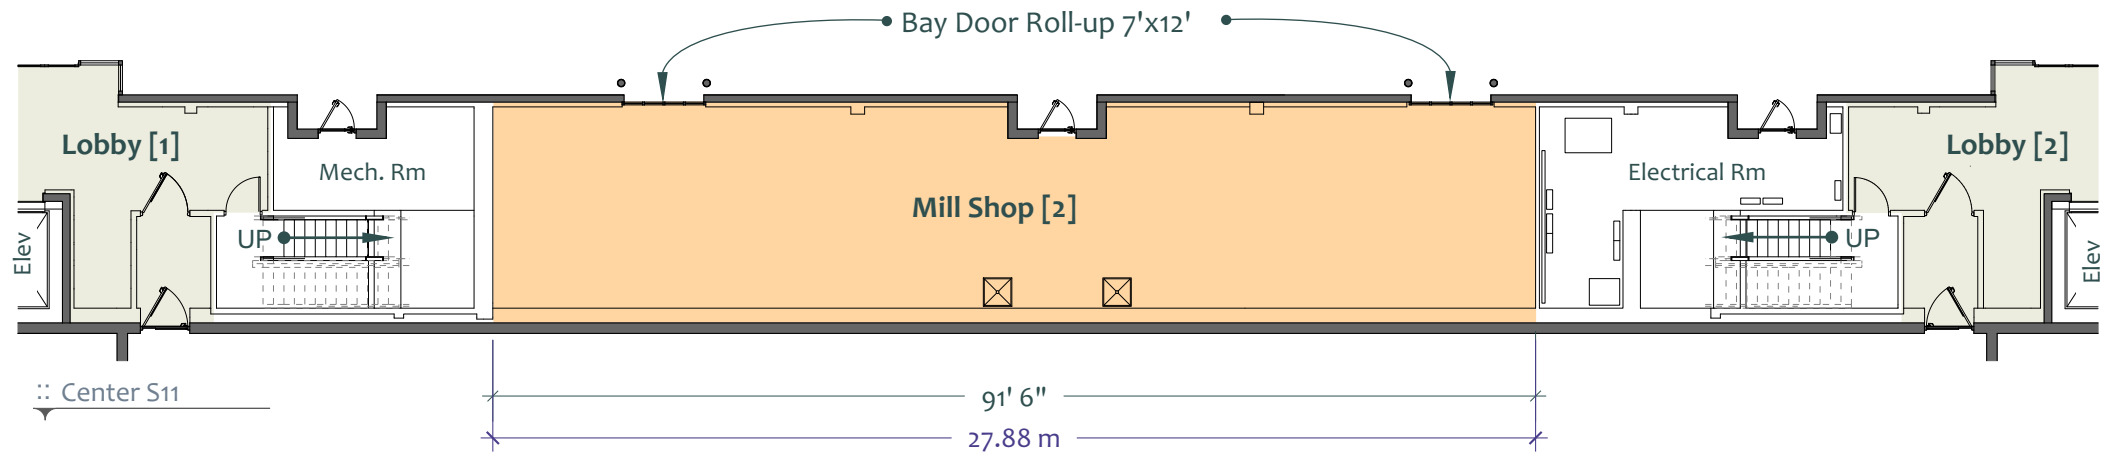

Stages 10-12 Offices & Support

Main Floor

Features

- Common Area
- 2500sf [232sm]
- 2000sf [186sm]
- 2500sf [232sm]

info@bridgestudios.com
1-604-482-2000