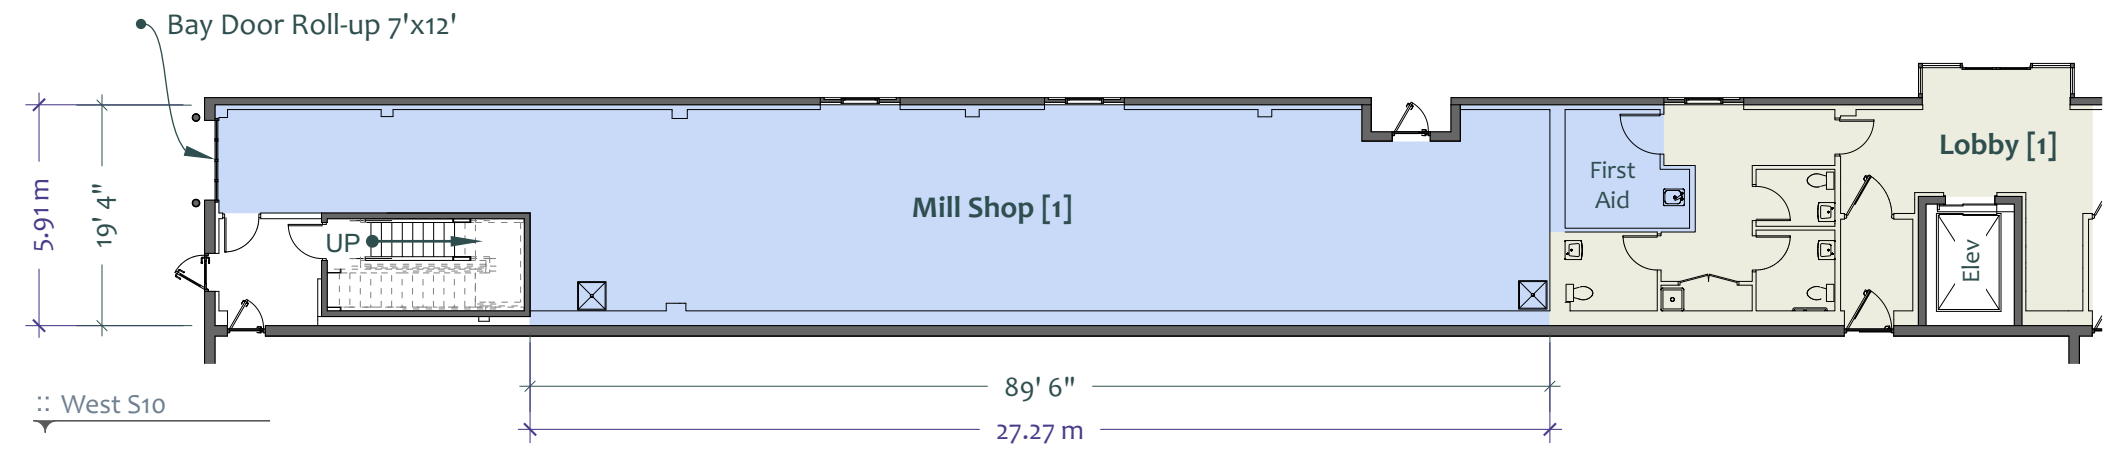

Stages 10-12 Offices & Support

Main Floor

Features

- Common Area
- 2500sf [232sm]
- 2000sf [186sm]
- 2500sf [232sm]

info@bridgestudios.com
1-604-482-2000