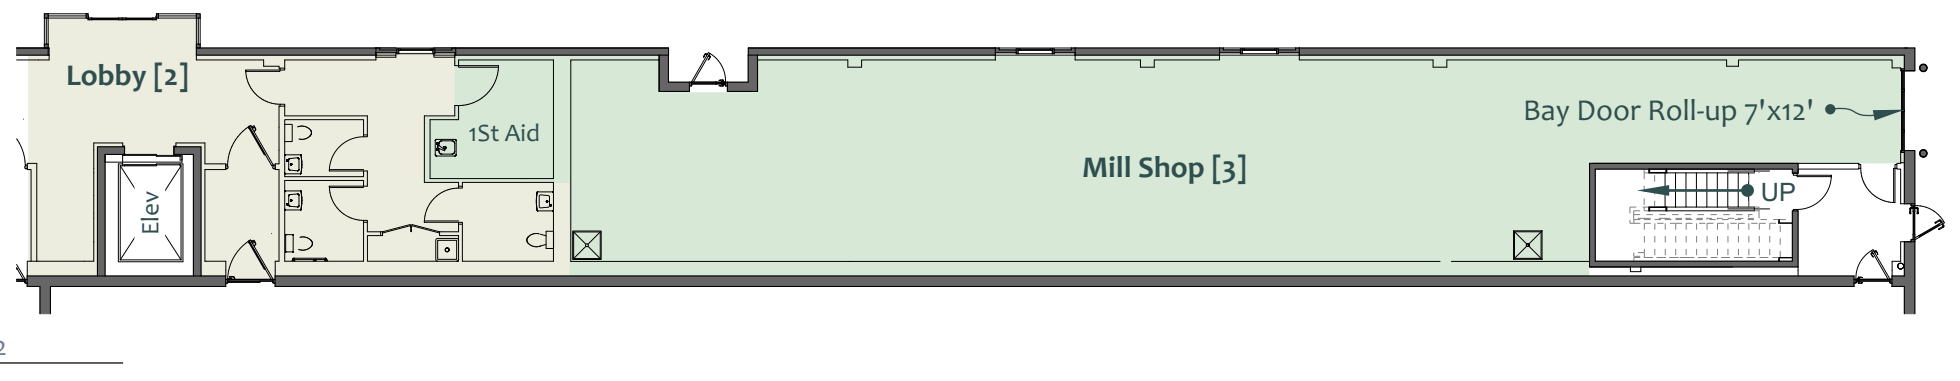

Stages 10-12 Offices & Support

Main Floor

Features

- Common Area
- 2500sf [232sm]
- 2000sf [186sm]
- 2500sf [232sm]

info@bridgestudios.com
1-604-482-2000