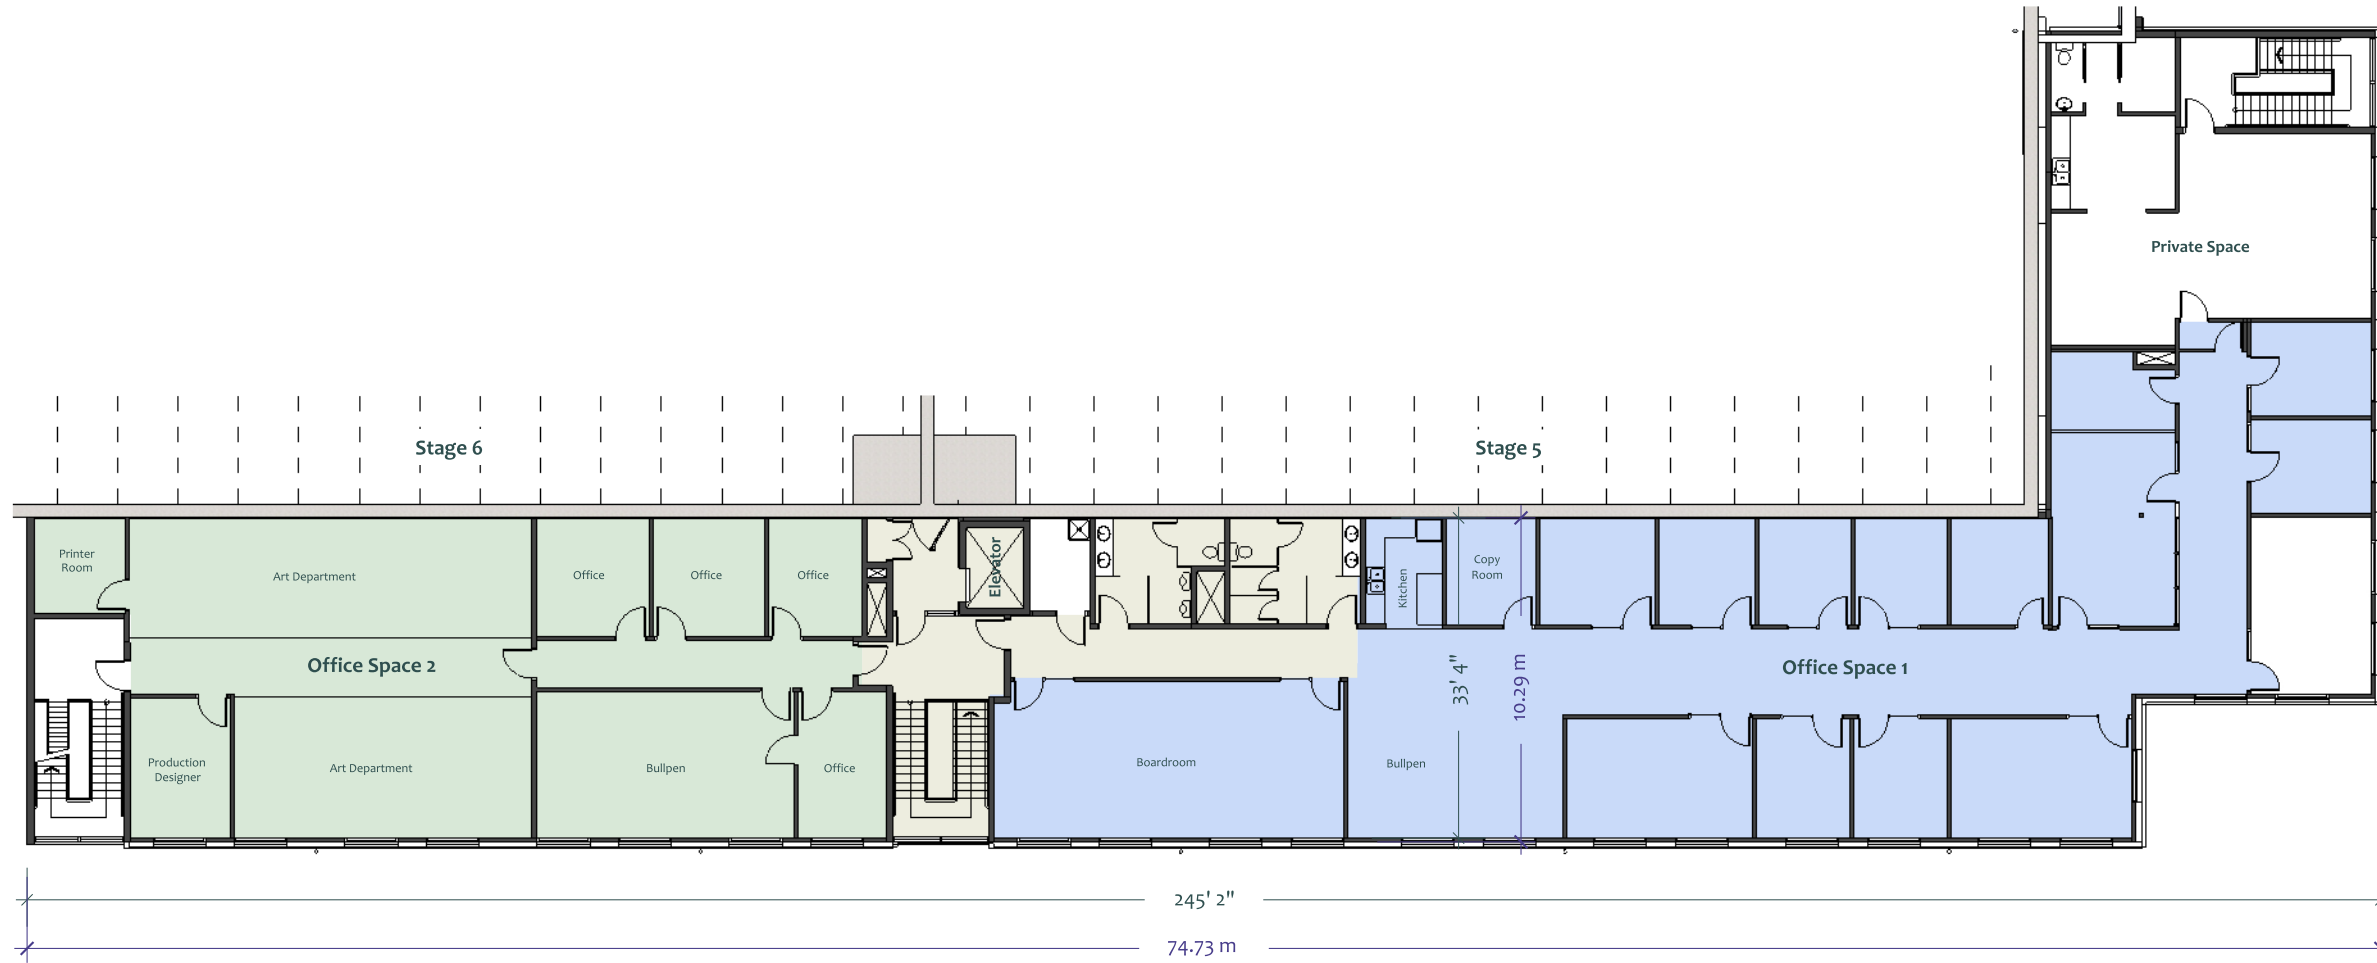

Stages 5-6 Offices & Support

Second Floor

Site Legend

Features

- Common Areas: 950sf [88sm]
- Office Space 1: 5000sf [465sm]*
- Office Space 2: 3500sf [325sm]*

* Includes Relative Common Space

info@bridgestudios.com