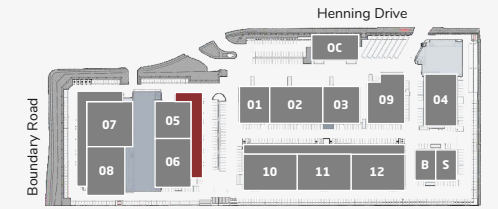

Stages 5-6 Offices & Support

Second Floor

Site Legend

Features

- Common Areas: 950sf [88sm]
- Office Space 1: 5000sf [465sm]*
- Office Space 2: 3500sf [325sm]*

* Includes Relative Common Space

info@bridgestudios.com