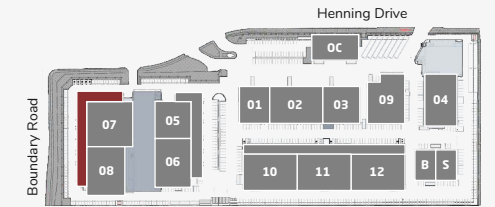

Stages 7-8 Offices & Support

Main Floor

2400 Boundary Rd, Burnaby, BC V5M 3Z3

Site Legend

Features

- Common Area
- S7 - 650sf [60sm]
S8 - 600sf [56sm]
- S7 - 1200sf [111sm]
S8 - 800sf [74sm]
- S7 - 1400sf [130sm]
S8 - 1550sf [144sm]
- S7 - 1330sf [124sm]
S8 - 2000sf [186sm]